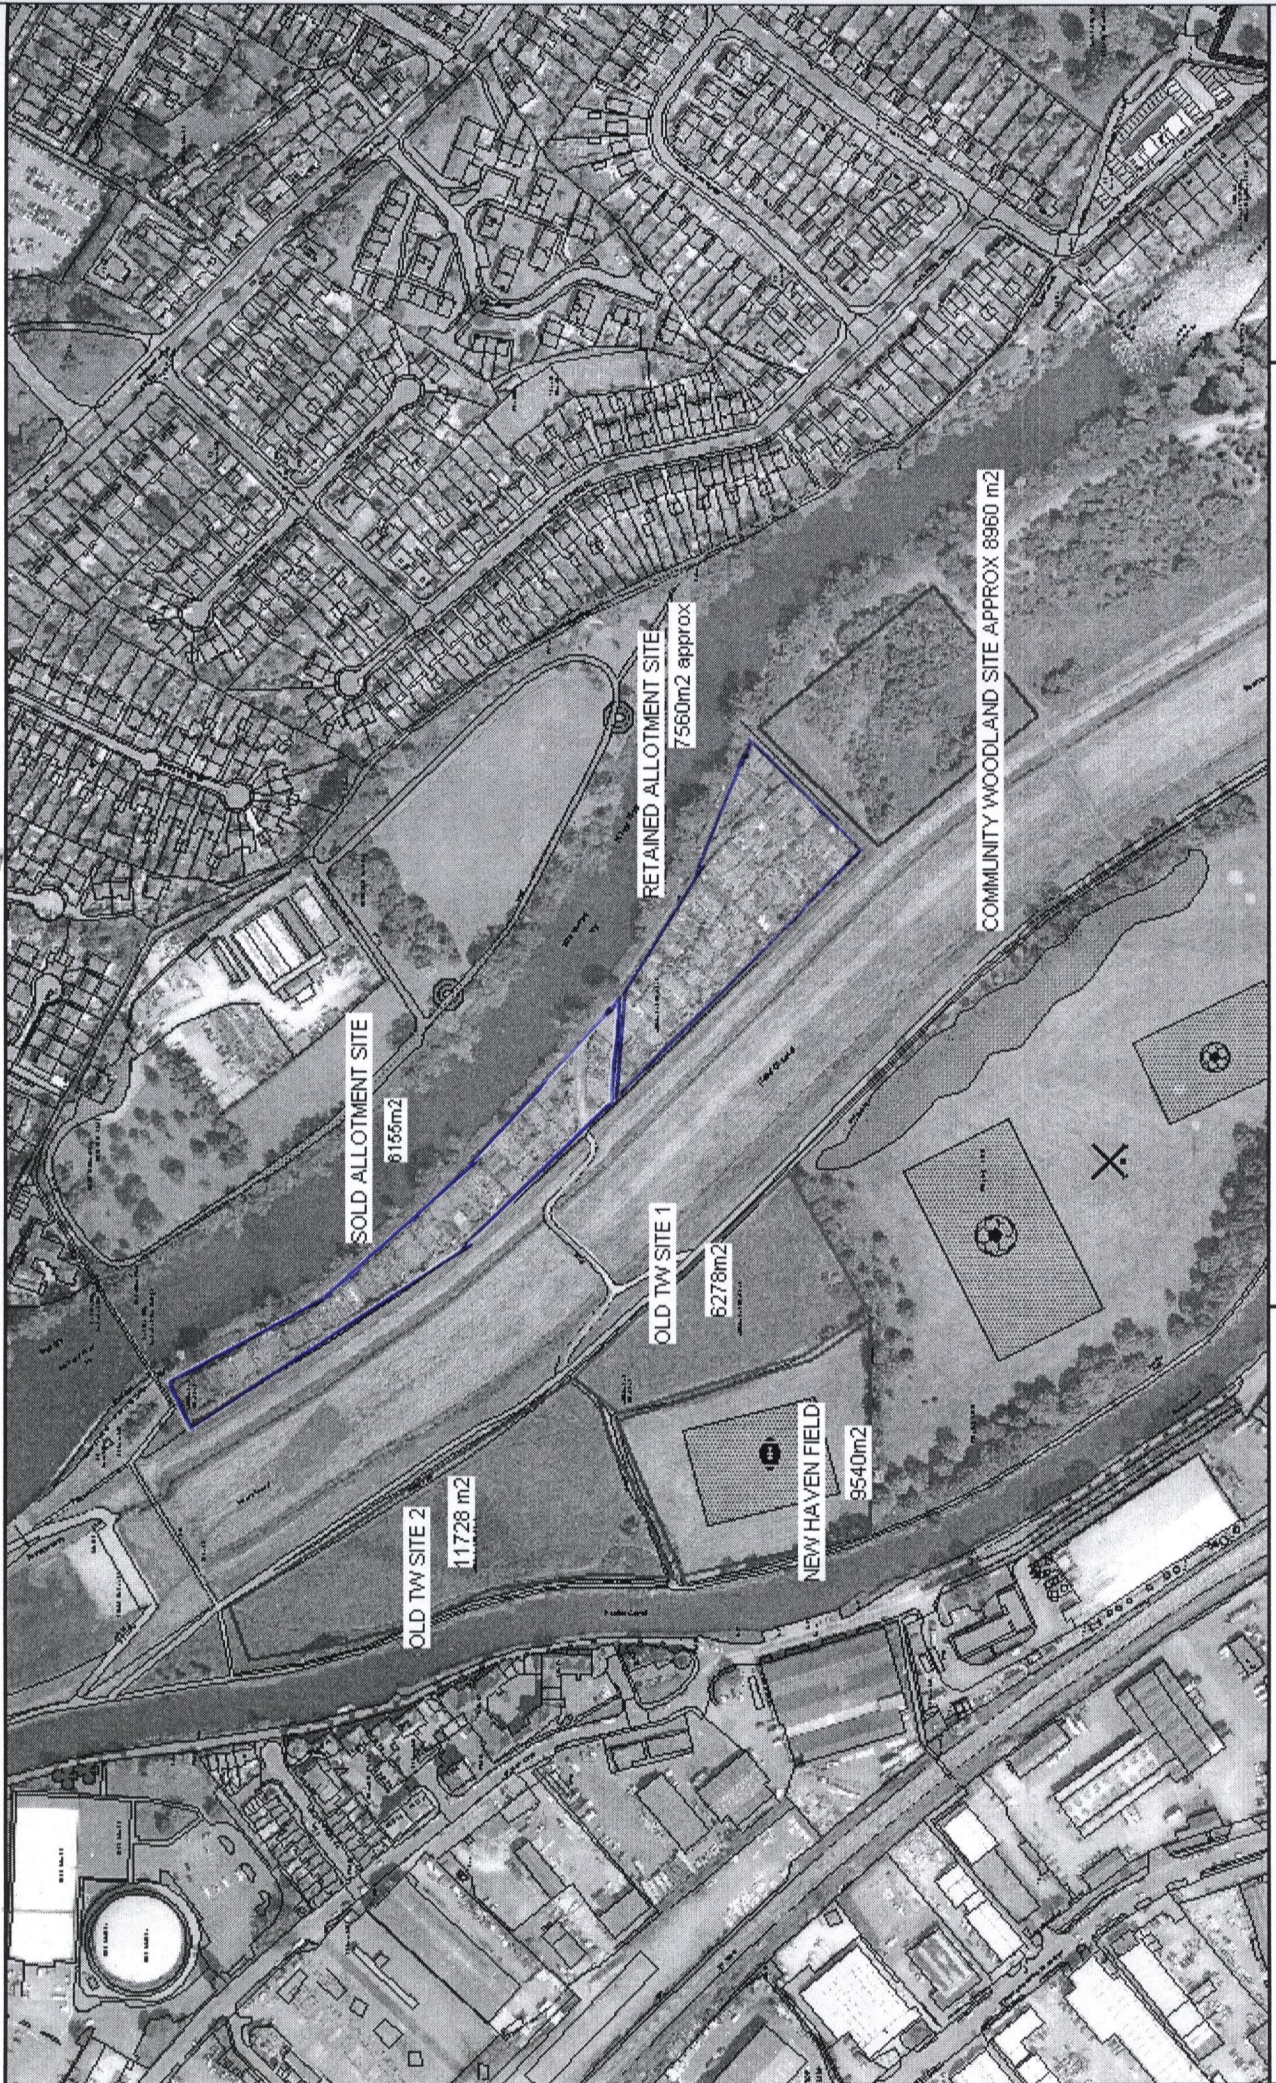

Trews Weir Allotments Alternative sites

Parks & Open Spaces, Belle Isle Nursery, Belle Isle Drive, Exeter EX2 4RY. 01 392 262639

© Crown copyright Exeter City Council 100025345.

30/04/2009

Scale 1:3,448